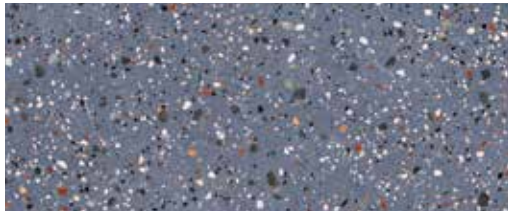

Fire

V1 M

Porcelain Rect. Rect. 60x120 | Rect. 60x60 cm
Porcelánico Rect. Rect. 23.6x47.2" | Rect. 23.6x23.6"

SIZE FORMATO	PIECES BOX PIEZAS CAJA	M² BOX M² CAJA	KG BOX KG CAJA	BOXES CAJAS	M² PALLET M² PALLET	KG PALLET KG PALLET
RECT. 60x120	2	1,44	34,25	32	46,08	1.121
RECT. 60x60	4	1,44	30	30	43,2	920

Bianco

RECT. 60x120 CM | RECT. 23.6x47.2" **M** MATT | MATE
RECT. 60x60 CM | RECT. 23.6x23.6" **M** MATT | MATE

Blue

RECT. 60x120 CM | RECT. 23.6x47.2" **M** MATT | MATE
RECT. 60x60 CM | RECT. 23.6x23.6" **M** MATT | MATE