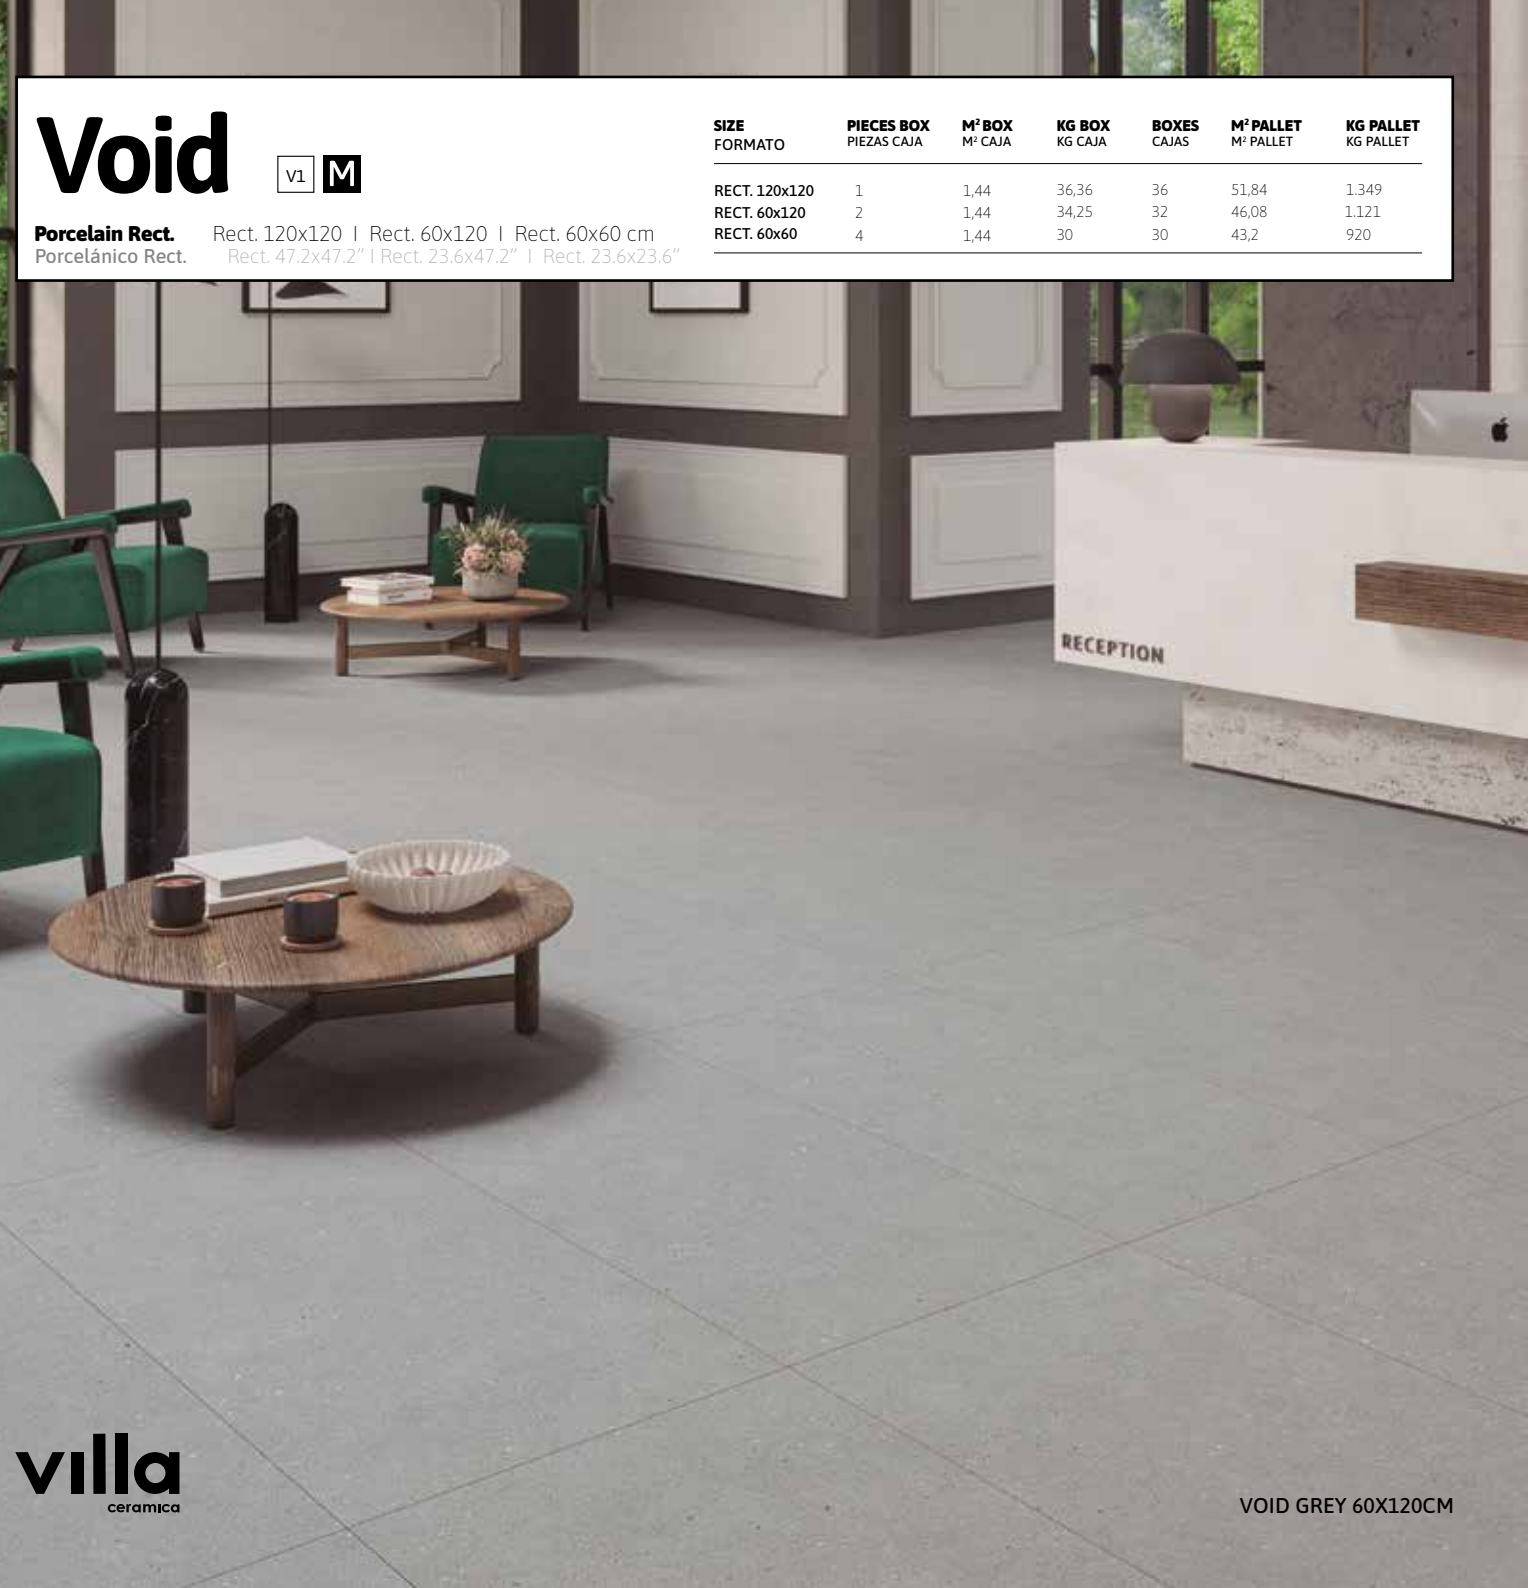

White

RECT. 120x120 CM | RECT. 47.2x47.2" **M** MATT | MATE
RECT. 60x120 CM | RECT. 23.6x47.2" **M** MATT | MATE
RECT. 60x60 CM | RECT. 23.6x23.6" **M** MATT | MATE

Pearl

RECT. 120x120 CM | RECT. 47.2x47.2" **M** MATT | MATE
RECT. 60x120 CM | RECT. 23.6x47.2" **M** MATT | MATE
RECT. 60x60 CM | RECT. 23.6x23.6" **M** MATT | MATE

Beige

RECT. 120x120 CM | RECT. 47.2x47.2" **M** MATT | MATE
RECT. 60x120 CM | RECT. 23.6x47.2" **M** MATT | MATE
RECT. 60x60 CM | RECT. 23.6x23.6" **M** MATT | MATE

Grey

RECT. 120x120 CM | RECT. 47.2x47.2" **M** MATT | MATE
RECT. 60x120 CM | RECT. 23.6x47.2" **M** MATT | MATE
RECT. 60x60 CM | RECT. 23.6x23.6" **M** MATT | MATE

Black

RECT. 120x120 CM | RECT. 47.2x47.2" **M** MATT | MATE
RECT. 60x120 CM | RECT. 23.6x47.2" **M** MATT | MATE
RECT. 60x60 CM | RECT. 23.6x23.6" **M** MATT | MATE

Void

V1 M

Porcelain Rect. Rect. 120x120 | Rect. 60x120 | Rect. 60x60 cm
Porcelánico Rect. Rect. 47.2x47.2" | Rect. 23.6x47.2" | Rect. 23.6x23.6"

SIZE FORMATO	PIECES BOX PIEZAS CAJA	M² BOX M² CAJA	KG BOX KG CAJA	BOXES CAJAS	M² PALLET M² PALLET	KG PALLET KG PALLET
RECT. 120x120	1	1,44	36,36	36	51,84	1.349
RECT. 60x120	2	1,44	34,25	32	46,08	1.121
RECT. 60x60	4	1,44	30	30	43,2	920

villa
ceramica

VOID GREY 60X120CM

Zenith

V2 M

Porcelain Rect. Rect. 20x120 cm
Porcelánico Rect. Rect. 7,8x47,2"

SIZE FORMATO	PIECES BOX PIEZAS CAJA	M² BOX M² CAJA	KG BOX KG CAJA	BOXES CAJAS	M² PALLET M² PALLET	KG PALLET KG PALLET
RECT. 20x120	5	1,2	24	39	46,8	936